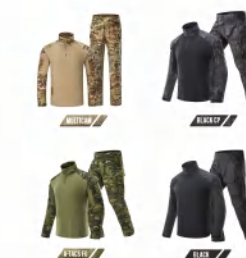

+

DESCRIPTION

NAME	G3 Special Battle Frog suit
MODEL NUMBER	UF-3001
MATERIAL	Cotton/Polyester
COLORS	Black,Black CP, Army Green, CP
SLEEVE	Long Sleeve
SIZE	S,M,L,XL,XXL
APPLICATION	Airsoft,tactical,training, Hunting,shooting

DESCRIPTION

NAME	G2 Special Battle Frog suit
MODEL NUMBER	UF-2001
MATERIAL	Cotton/Polyester
COLORS	Black,Black CP, Army Green, CP
SLEEVE	Long Sleeve
SIZE	S,M,L,XL,XXL
APPLICATION	Airsoft,tactical,training, Hunting,shooting

+

DESCRIPTION

NAME	A combat uniform
MODEL NUMBER	UF-3003
MATERIAL	Cotton/Polyester
COLORS	Black,Black CP, Army Green, CP
SLEEVE	Long Sleeve
SIZE	S,M,L,XL,XXL
APPLICATION	Airsoft,tactical,training, Hunting,shooting

DESCRIPTION

NAME	A combat uniform
MODEL NUMBER	UF-3004
MATERIAL	Cotton/Polyester
COLORS	Black,Black CP, Army Green, CP
SLEEVE	Long Sleeve
SIZE	S,M,L,XL,XXL
APPLICATION	Airsoft,tactical,training, Hunting,shooting