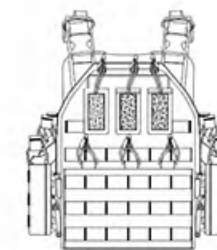

### PLATE CARRIER [VT-6026-1]

SIZE	One Size Fits All		
WAIST	75~125 cm   29.5~49.2 in		
WEIGHT	2.5 kg		
FABRIC	1000D Nylon		
COLORS	BLACK 	Army Green 	ACU 
	GREY 	BLACK CP 	
	TAN 	CP 	

- Constructed of durable abrasion and tear resistant 1000D nylon ballistic weave material with a padded interior.
- Adjustable & Removable shoulder straps with inner padded for comfortable wearing.
- All of the pouches can be removable from vest.
- Front and back internal sleeves for plates up to size 10.25"x13.25"
- Removable shoulder pads with hook and loop guides for hydration or radio lines.
- Plenty of MOLLE locations to customize to your exact need to attach pouches and accessories.
- One size fits most.
- Quick release buckles on shoulders and waist for easy removal.
- Hook and loop on front/back for identification patches. Adjustable shoulder straps and emergency drag handle.