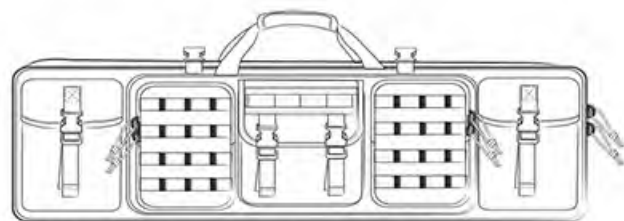

NEW

GUN CASES [KF-105]

SIZE	36" (90*28*18cm), 42" (106*30*18cm), 46" (117*30*18cm)		
VOLUME	36"-45L, 42"-57L, 46"-63L		
WEIGHT	36"-2.2kg, 42"-2.5kg, 46"-2.8kg		
FABRIC	600D polyester with PVC coating, PP webbing, common buckles and zippers		
COLORS	BLACK	Army Green	ACU
	GREY	BLACK CP	
	TAN	CP	

- water-proof durable fabric(600d polyester).
- lockable zippers and double stitching.
- molle webbing.
- 2 lockable compartments.
- velcro can be pasted the flag,logo etc.
- 3-way carrying: hand carry,shoulder bag and backpack.
- five pockets provide maximum capacity

NEW