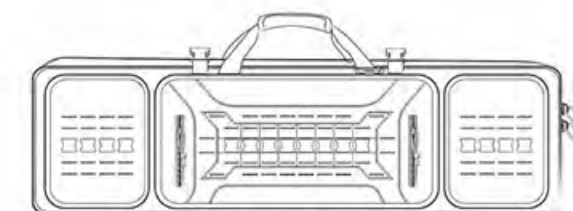

GUN CASES [GN-9111-36]

SIZE	36" (90*30*16cm)	
VOLUME	36"-45L	
WEIGHT	36"-3kg	
FABRIC	1000D polyester with PVC coating, PP webbing, common buckles and zippers	
COLORS	BLACK	BLACK CP
	TAN	

- 3-way carrying: hand carry,shoulder bag and backpack
- 3 front pockets
- removable middle filling pad
- laser cut molle system
- lockable zippers for safety
- 4 hook&loop fixing strap
- double stitching everywhere and essential padding for all-around protection
- shoulder straps are removable and can stuck into the zipper pouch at back