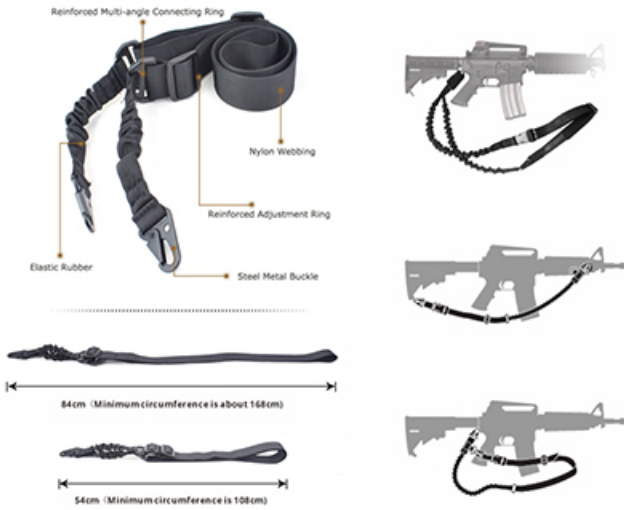

TACTICAL HOLSTER [HT-1001]

SIZE	L25*W16 cm | L9.8*W6.3 in
WEIGHT	0.2 kg
FABIRC	1000D polyester
COLORS	BLACK ARMY GREEN GREY CP TAN WOODLAND DIGITAL CAMO

TACTICAL HOLSTER [KF-110]

SIZE	L16*W16 cm | L6.3*W6.3 in
WEIGHT	0.2 kg
FABIRC	1000D polyester
COLORS	BLACK ARMY GREEN GREY CP TAN

TACTICAL HOLSTER [HT-1002]

SIZE	L34.5*W15 cm | L13.5*W5.9 in
WEIGHT	0.5 kg
FABIRC	1000D polyester
COLORS	BLACK ARMY GREEN GREY TAN

TACTICAL HOLSTER [KF-070]

SIZE	L34.5*W15 cm | L13.5*W5.9 in
WEIGHT	0.5 kg
FABIRC	1000D polyester
COLORS	BLACK ARMY GREEN GREY TAN

TACTICAL HOLSTER [HT-1003]

SIZE	L34.5*W15 cm | L13.5*W5.9 in
WEIGHT	0.5 kg
FABIRC	1000D polyester
COLORS	BLACK ARMY GREEN GREY WOODLAND DIGITAL CAMO TAN

TACTICAL HOLSTER [HT-1006]

SIZE	L18*W15 cm | L7*W5.9 in
WEIGHT	0.3 kg
FABIRC	1000D polyester
COLORS	BLACK ARMY GREEN GREY TAN

TACTICAL HOLSTER [HT-9068]

SIZE	L25*W16 cm | L9.8*W6.3 in
WEIGHT	0.2 kg
FABIRC	1000D polyester
COLORS	BLACK ARMY GREEN GREY CP TAN WOODLAND DIGITAL CAMO

TACTICAL HOLSTER [HT-1007]

SIZE	L34.5*W15 cm | L13.5*W5.9 in
WEIGHT	0.5 kg
FABIRC	1000D polyester
COLORS	BLACK ARMY GREEN GREY TAN

TACTICAL HOLSTER [HT-1004]

SIZE	L15*W34 cm | L5.9*W13 in
WEIGHT	0.5 kg
FABIRC	1000D polyester
COLORS	BLACK ARMY GREEN GREY TAN

TACTICAL HOLSTER [TL-321]

SIZE	95-125 cm | 37-49 in
WEIGHT	0.8 kg
FABIRC	1000D polyester
COLORS	BLACK ARMY GREEN GREY TAN

NEW

SINGLE POINT TACTICAL GUNSLING

SIZE	108-168cm | 42.5-66.1 in
SLEEVE	2-to-1 Point Gun Sling
WEIGHT	0.2kg
FABIRC	Nylon
FEATURE	Strong, durable
COLORS	BLACK Army Green TAN

- Heavy duty nylon webbing, hardware, and construction
- Can be configured for 2 or 1 point attachment and carry
- Compatible with a wide array of weapons
- Heavy duty bungee comfortable carry and stable positioning
- Quick-release buckle
- Fully adjustable

NEW

TACTICAL KNEE AND ELBOW PADS [YKD-PH1060]

SIZE	One size fits all
FABIRC	0.5" density foam padding on-slip rubber cap Dual hook & loop fastener
COLORS	BLACK Army Green TAN

TACTICAL KNEE AND ELBOW PADS [YKD-PH1061]

SIZE	One size fits all
FABIRC	0.5" density foam padding on-slip rubber cap Dual hook & loop fastener
COLORS	BLACK Army Green TAN

TACTICAL KNEE AND ELBOW PADS [YKD-PH1062]

SIZE	One size fits all
FABIRC	0.5" density foam padding on-slip rubber cap Dual hook & loop fastener
COLORS	BLACK Army Green TAN

TACTICAL KNEE AND ELBOW PADS [YKD-GP01]

SIZE	One size fits all
FABIRC	0.5" density foam padding on-slip rubber cap Dual hook & loop fastener
COLORS	BLACK Army Green TAN